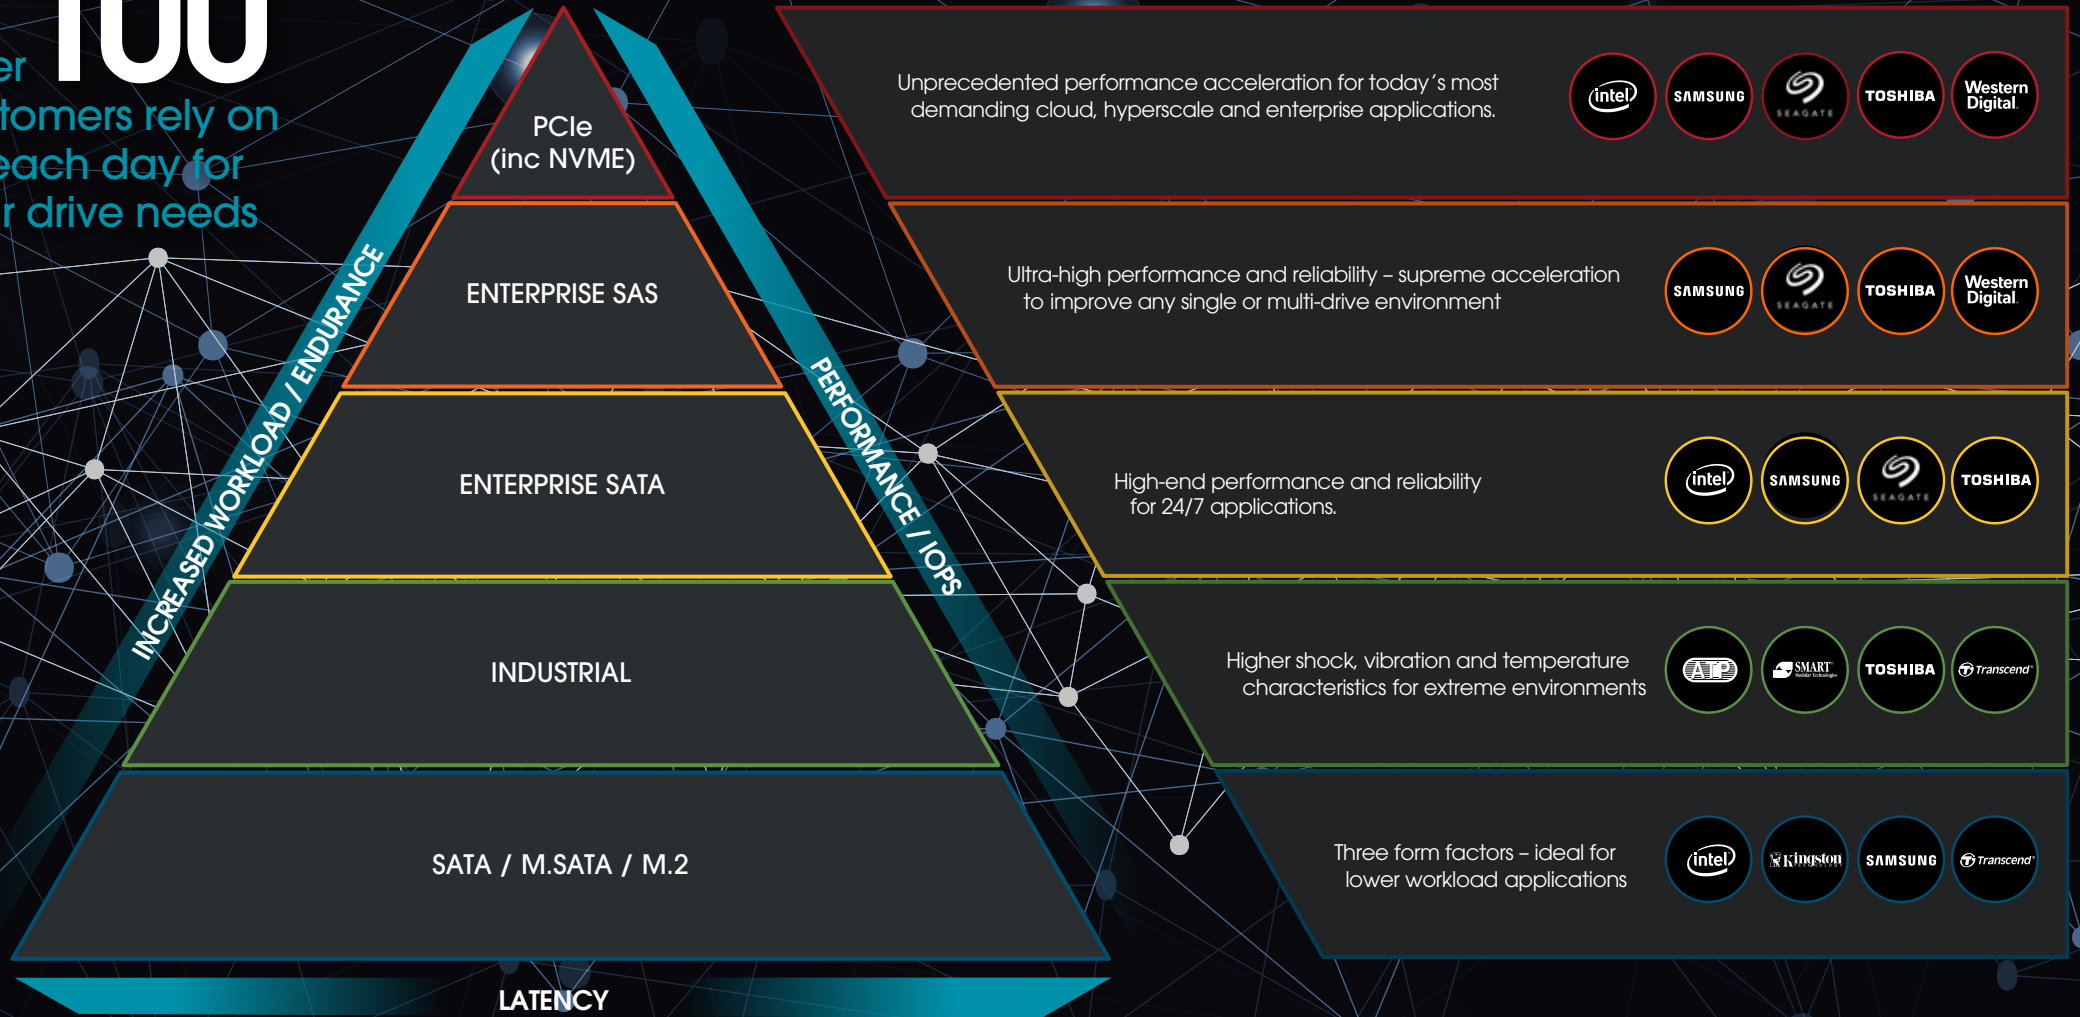

SSD overview

exertis hammer

Over **100**
customers rely on
us each day for
their drive needs

Right drive

At Exertis Hammer we focus on supplying the right drive for the right application.

Right application

Aligning to application performance, capacity, workload, reliability, and cost needs.